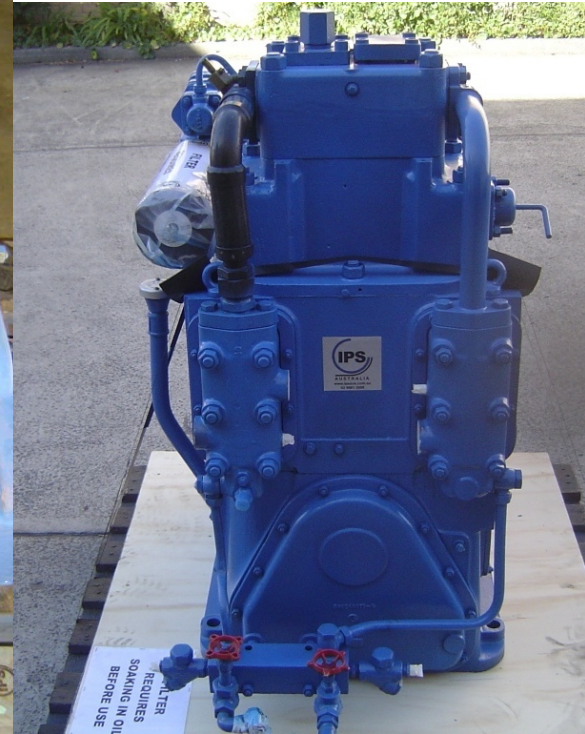

Machine: Hamworthy Compressor

Inspection of Motion Works

Disassembly of Compressor for Inspection

Final Assembly

M:\I P S\Company Profile\Workshop Applications

Authorised Service & Repair for:

MAN Turbo | PrimeServ