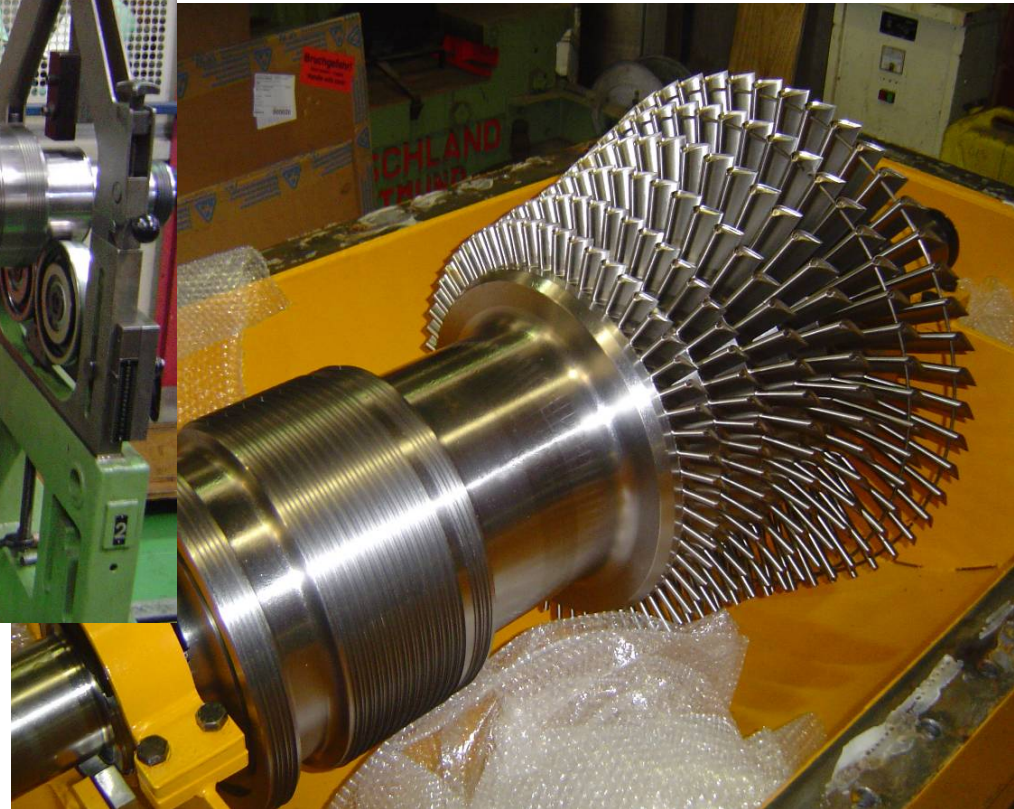

Machine: Gas Expander

MAN P S Company Profile Workshop Applications

Authorised Service & Repair for:

MAN Turbo | PrimeServ