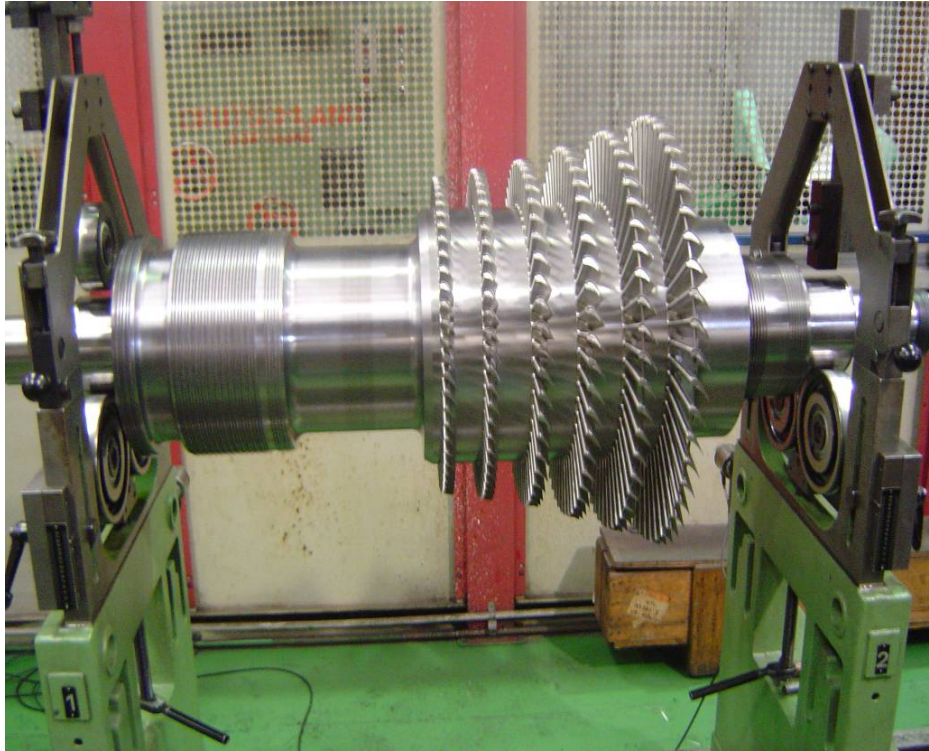

Machine: Gas Expander

MAN P S Company Profile Workshop Applications

Authorised Service & Repair for:

MAN Turbo | PrimeServ